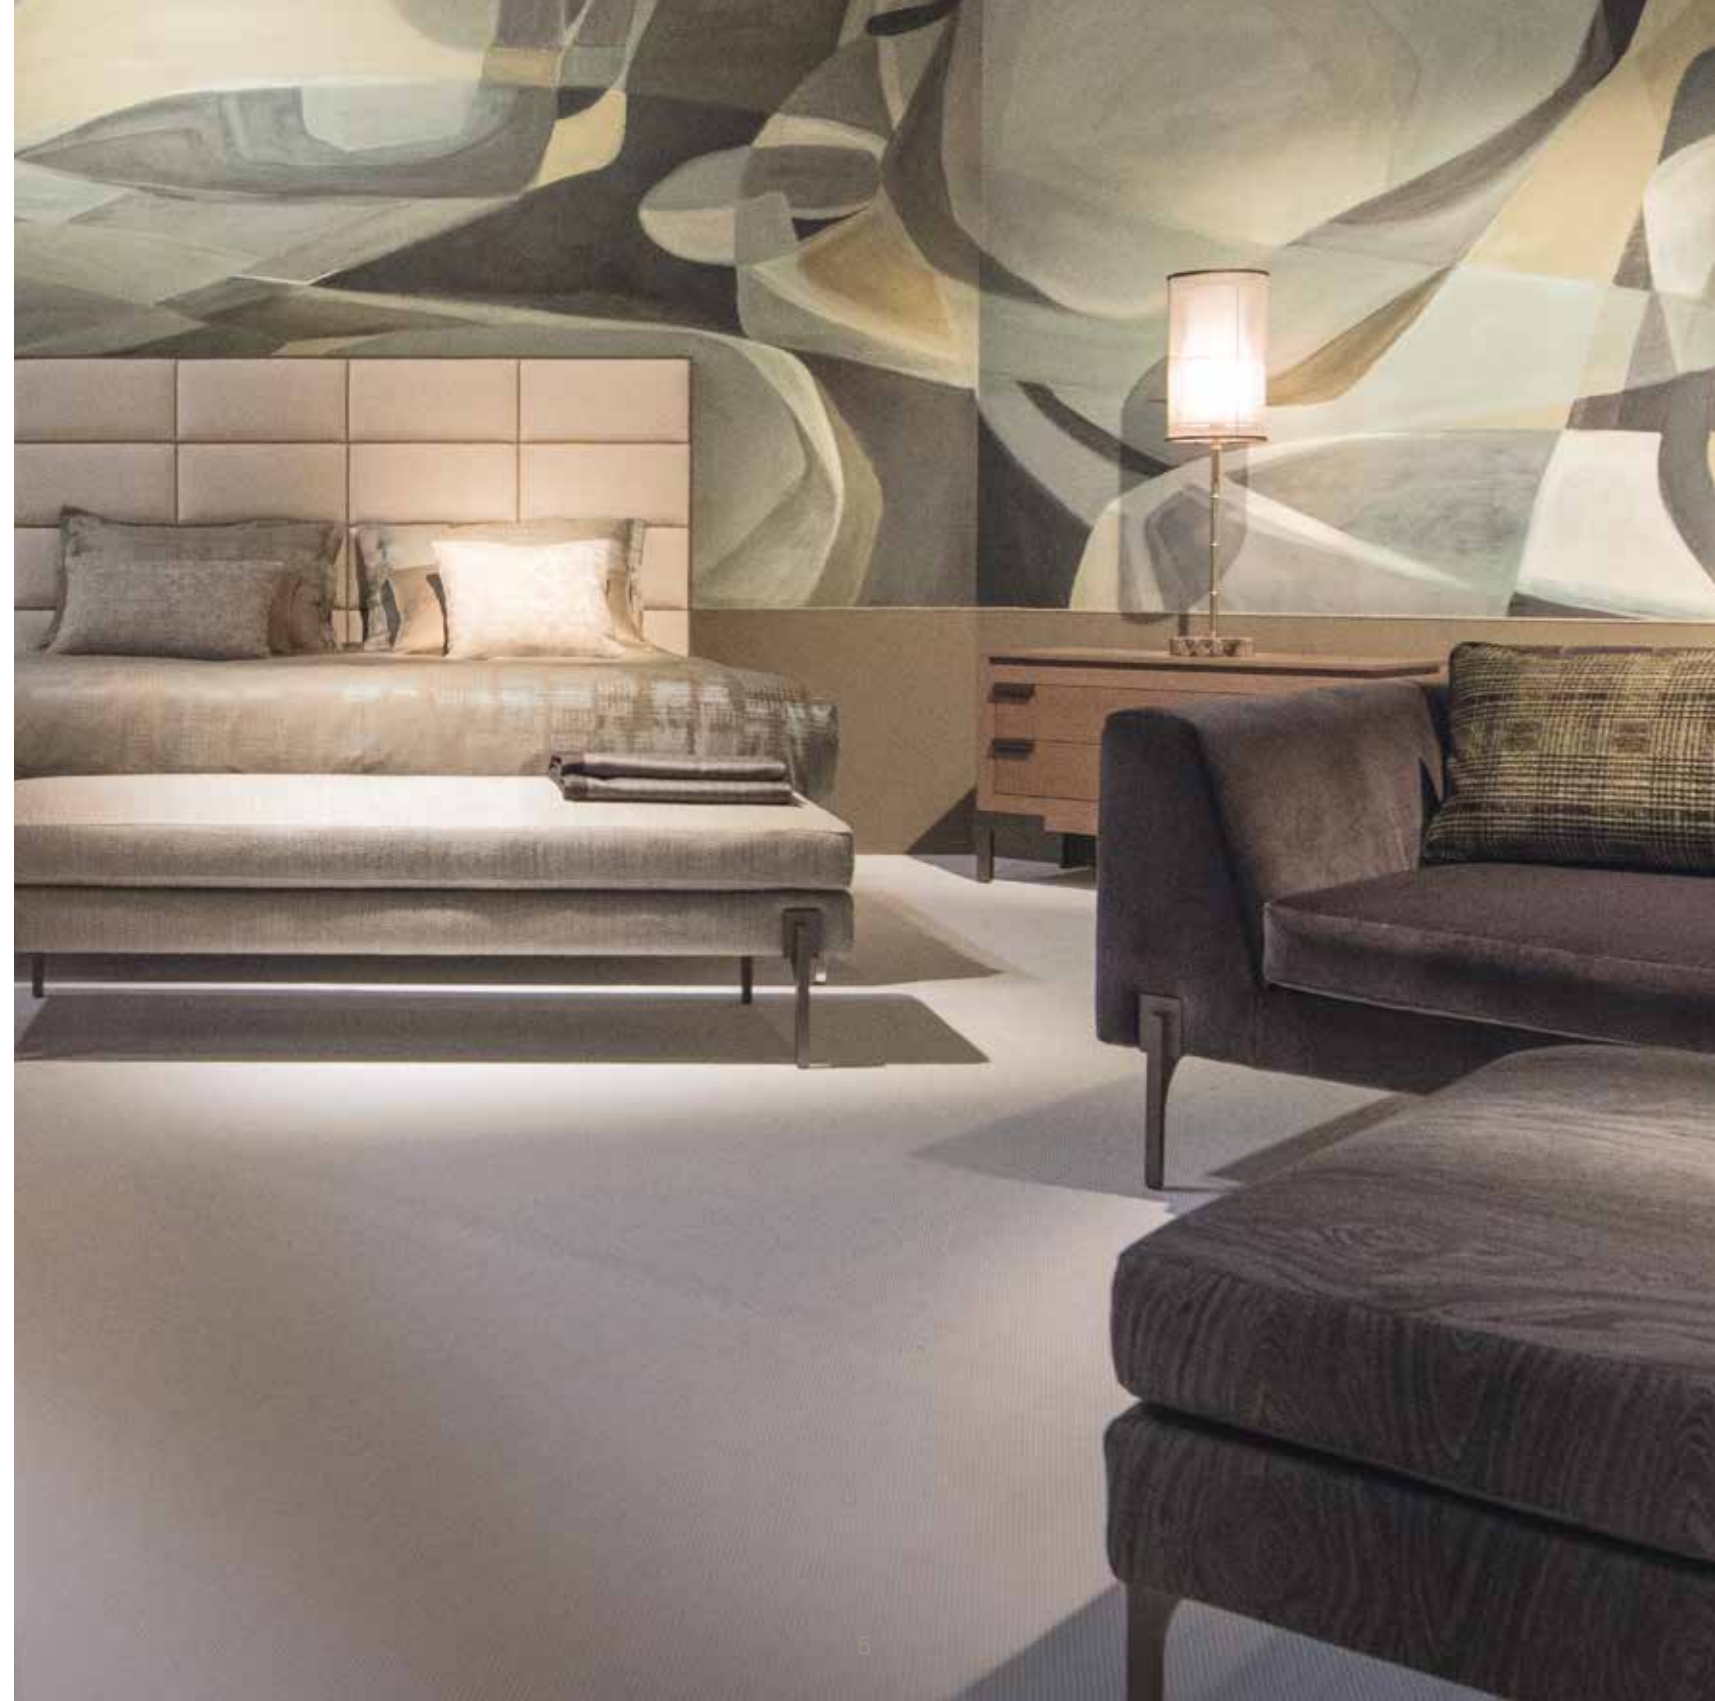

THE SAND SOCIETY

K  H R 
ITALY

K  H R 
ITALY

THE SAND SOCIETY

Desert-inspired fabrics and furniture for a glamorous lifestyle. A sophisticated approach to a sunny life. The elegance of **The Sand Society** capsule draws inspiration from the rarefied atmosphere of a secretly rich environment, the desert. With a modern and light imprinting, the capsule captures the vibes of a cosmopolitan, dynamic and innovative lifestyle.

INTERIORS OVERLOOKING LANDSCAPES FLOODED WITH LIGHT

Rising Desert is the first abstract subject in The Grand Design Wallcovering Collection. A creation with an extraordinary decorative effect that evokes a desert environment, where the styles of historical abstraction meet the natural inspiration found in the volumes of rocks and sands worked by the wind. Rising Desert goes beyond the traditional idea of wallcovering, getting closer to the concept of art.